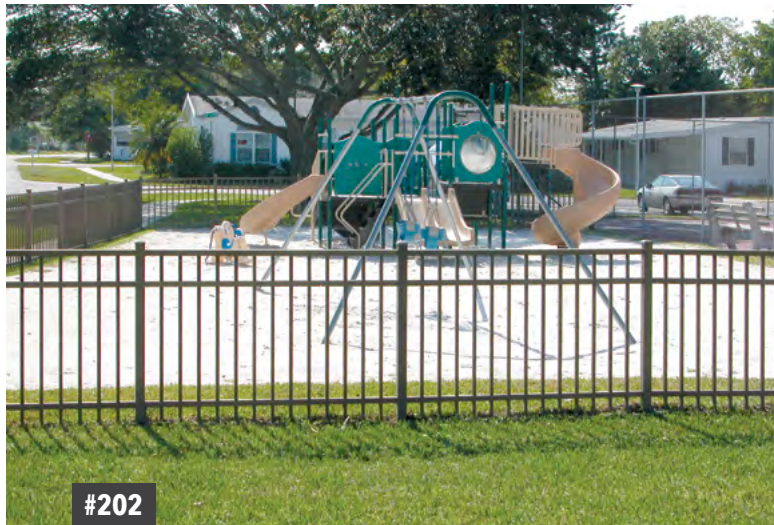

*Note: 4-rail is standard for 7' & 8' height, 3-rail is standard for all other heights.
DB = Drop Bottom rail*

STYLE & HEIGHT OPTIONS

#202 (DB)

STYLES	48"	60"	72"	84"	96"
#202 STD	X	X	X	X	X
#202 DB	X	X	X	X	X