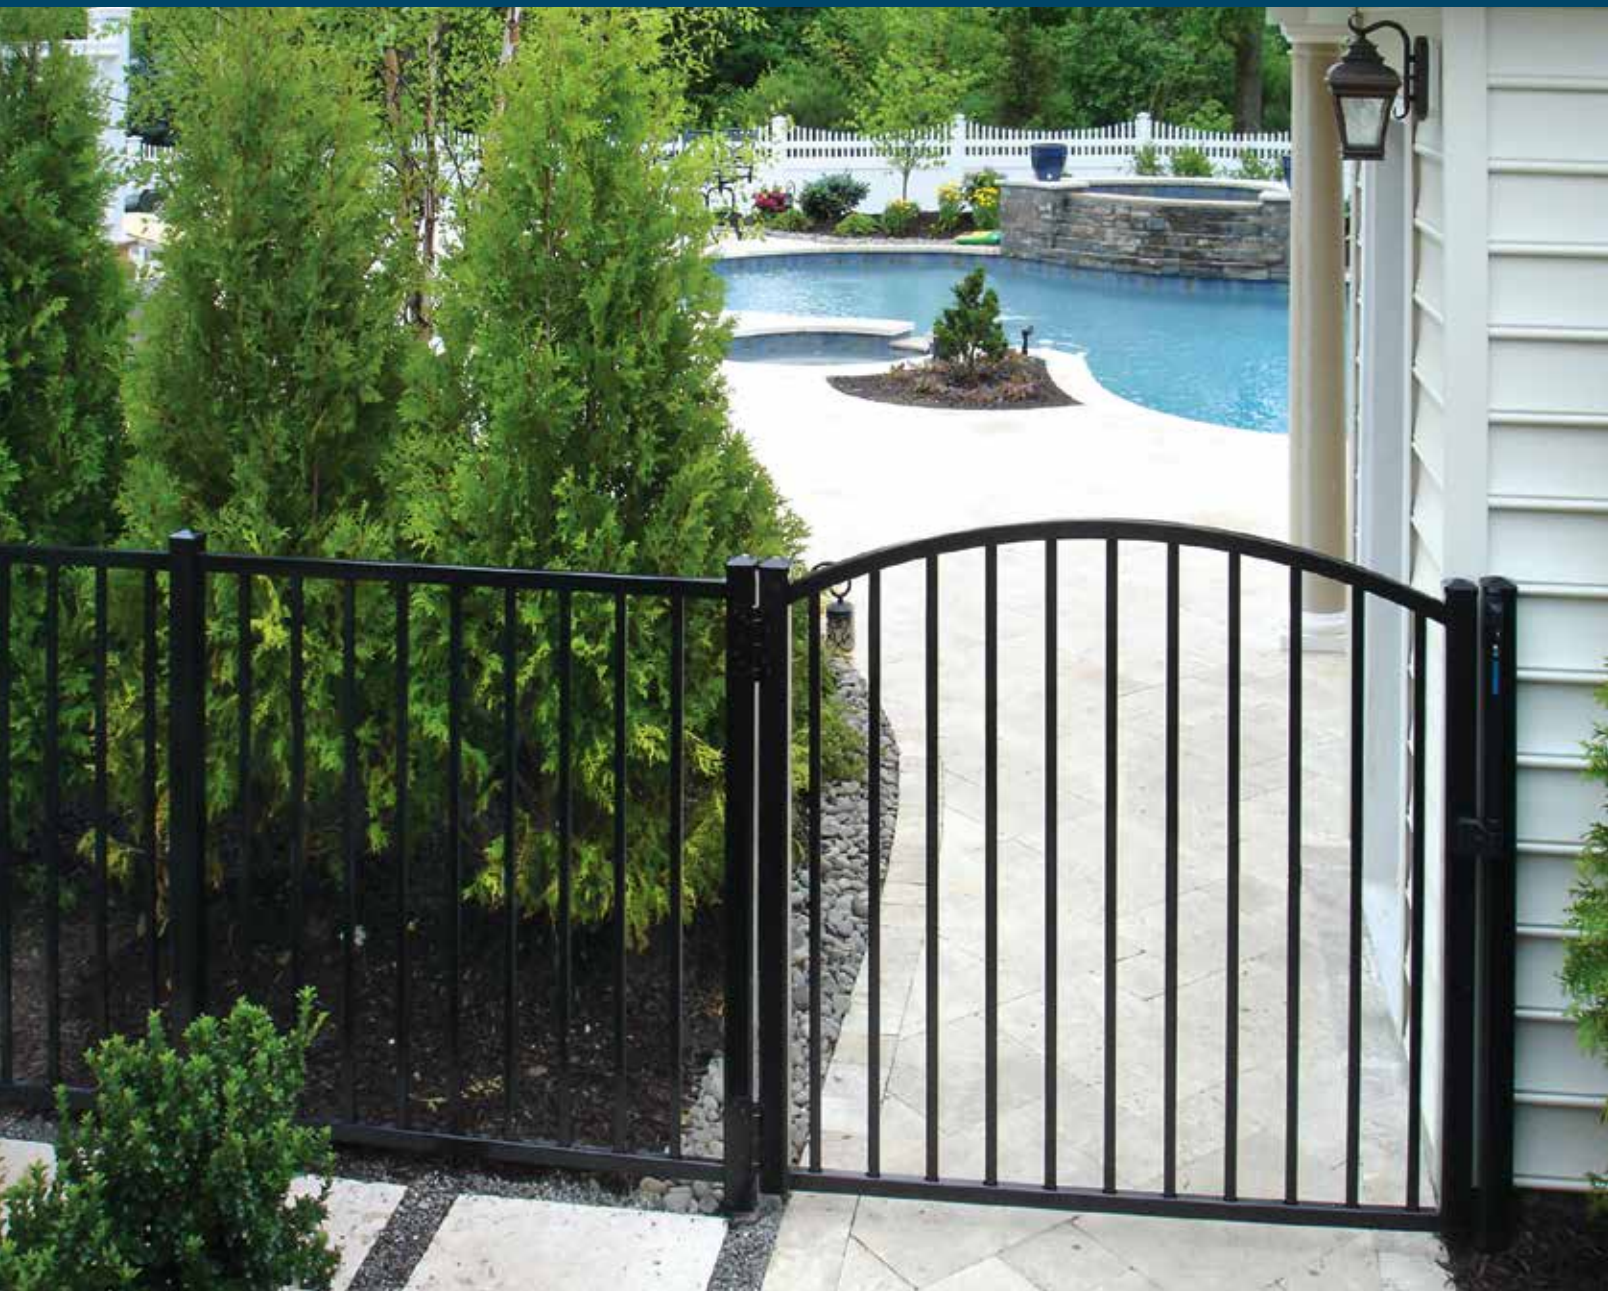

**BEAUTIFUL AND SAFE
DURABLE FENCES**

Jerith Aero

ALUMINUM

1" x 5/8" Picket | Rounded Edges

Jerith

JERITH.COM **800-344-2242**

ASSA ABLOY

Contemporary Sleek Design

Jerith aluminum fences offer the attractiveness and protection of traditional wrought iron fencing without the maintenance.

Our Aero Aluminum Fence design is truly unique among aluminum fences because of the rounded edges found on all of the components.