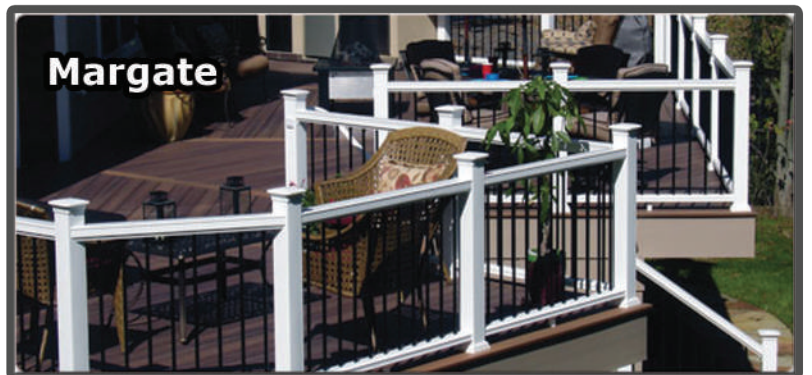

This page
Railing: Cape May with New England Post Caps

Front Cover
Railing: Cape May & Avalon with New England Post Caps

Back Cover
Railing: Chippendale & Avalon with New England Post Caps

HOMETOWN

Stone Harbor

Color Options:

White Almond Canyon Graystone

Avalon

Vintage

Available in White & Almond

Margate

Available in White, Almond, Canyon & Graystone

VINYL RAILING