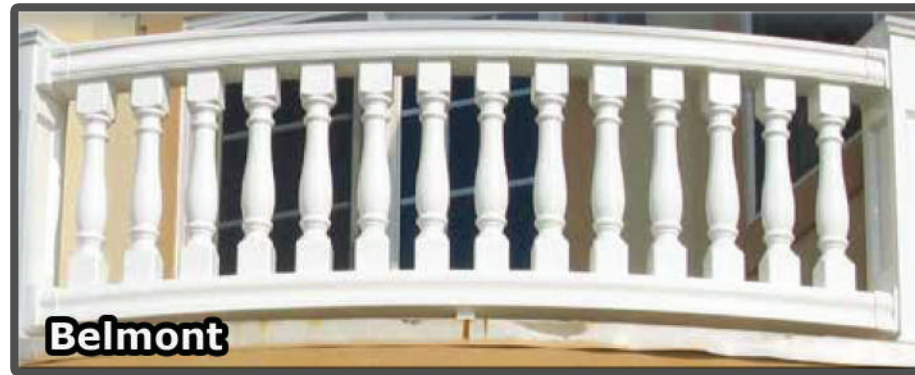

Custom curved railing available for all railing options

Cape May

Available in White, Almond, Canyon & Graystone

Sea Isle

Available in White & Almond

Belmont

Available in White & Almond

Reinforced with aluminum channel
for structural integrity.