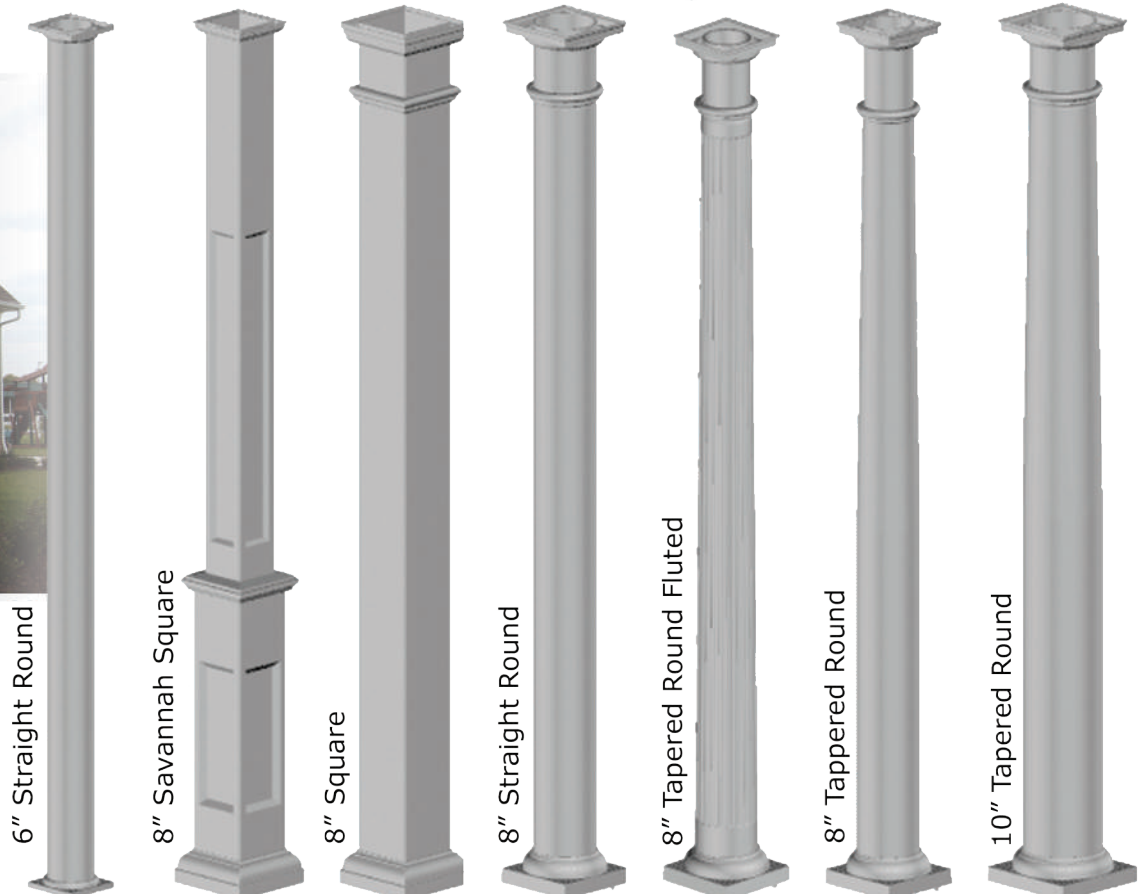

Almond

Lighting

Dome Lighting

Flush Deck Lighting

PERGOLAS & COLUMNS

- Simple To Clean
- Won't Peel or Crack
- No Splinters
- Durable
- No Rotting

Shade Options:

1 1/2" Square Lattice

1 3/4" Square Lattice

7/8" x 3" Lattice

Vinyl Lattice

Color Options:

CUSTOM PERGOLAS:

If you can imagine it we can manufacture it.

Proudly Manufactured in the USA

Manufacturer and Wholesale
Distributor of Quality Railing Products