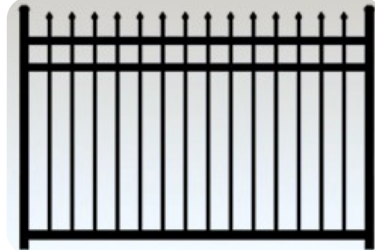

Aluminum fence styles from Add-A-Link Fence Company.
Please contact us at 732-747-4989 or visit our website
at addalinkfence.com for more information.

Ovation

Style 202 Modified

Style 202

Style 200

Style 202 Modified With Rings

Style 101 Modified

Style 101

Style 100

*Style 101 Modified
With Rings*

*Style 101 Modified
With Finials*

*Style 101
With Finials*

Concord

Style 402

Style 400

Style 401

Victorian Finials

Imperial Finials with Ornate Scroll Inserts

Majestic Finials

Victorian Finials - Rings

Majestic Finials – Ball Caps

Add-A-Link Fence offers a wide variety of aluminum fence styles, heights, colors and strengths. From residential to industrial and from ornamental to pool code we have the aluminum fence style to meet your needs. Color choices include; black, white, bronze, brown and green. Fence gates can be made in any style above and can include arched tops.