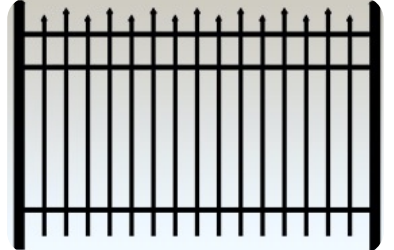

Aluminum fence styles from Add-A-Link Fence Company.
Please contact us at 732-747-4989 or visit our website
at addalinkfence.com for more information.

Ovation

Style 202 Modified

Style 202

Style 200

Style 202 Modified With Rings

Style 101 Modified

Style 101

Style 100

*Style 101 Modified
With Rings*

*Style 101 Modified
With Finials*

*Style 101
With Finials*

Concord

Style 402

Style 400

Style 401

Victorian Finials

Imperial Finials with Ornate Scroll Inserts

Majestic Finials

Victorian Finials - Rings

Majestic Finials – Ball Caps

Add-A-Link Fence offers a wide variety of aluminum fence styles, heights, colors and strengths. From residential to industrial and from ornamental to pool code we have the aluminum fence style to meet your needs. Color choices include; black, white, bronze, brown and green. Fence gates can be made in any style above and can include arched tops.