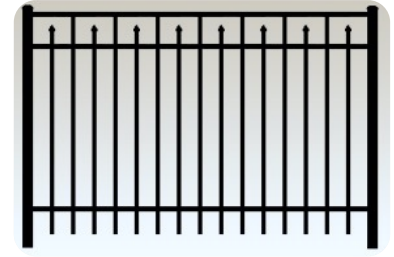

Aluminum fence styles from Add-A-Link Fence Company.
Please contact us at 732-747-4989 or visit our website
at addalinkfence.com for more information.

Ovation

Style 202 Modified

Style 202

Style 200

Style 202 Modified With Rings

Style 101 Modified

Style 101

Style 100

*Style 101 Modified
With Rings*

*Style 101 Modified
With Finials*

*Style 101
With Finials*

Concord

Style 402

Style 400

Style 401

Victorian Finials

Imperial Finials with Ornate Scroll Inserts

Majestic Finials

Victorian Finials - Rings

Majestic Finials – Ball Caps

Add-A-Link Fence offers a wide variety of aluminum fence styles, heights, colors and strengths. From residential to industrial and from ornamental to pool code we have the aluminum fence style to meet your needs. Color choices include; black, white, bronze, brown and green. Fence gates can be made in any style above and can include arched tops.