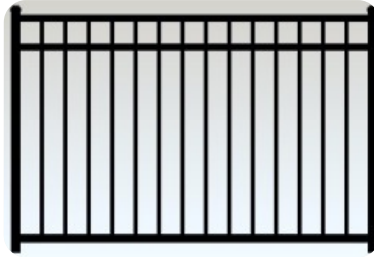

Aluminum fence styles from Add-A-Link Fence Company.
Please contact us at 732-747-4989 or visit our website
at addalinkfence.com for more information.

Ovation

Style 202 Modified

Style 202

Style 200

Style 202 Modified With Rings

Style 101 Modified

Style 101

Style 100

*Style 101 Modified
With Rings*

*Style 101 Modified
With Finials*

*Style 101
With Finials*

Concord

Style 402

Style 400

Style 401

Victorian Finials

Imperial Finials with Ornate Scroll Inserts

Majestic Finials

Victorian Finials - Rings

Majestic Finials – Ball Caps

Add-A-Link Fence offers a wide variety of aluminum fence styles, heights, colors and strengths. From residential to industrial and from ornamental to pool code we have the aluminum fence style to meet your needs. Color choices include; black, white, bronze, brown and green. Fence gates can be made in any style above and can include arched tops.