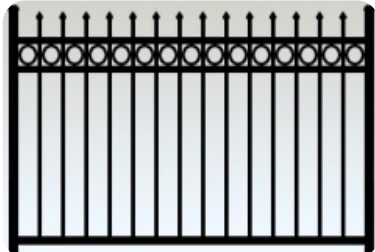

Style 101 Modified

Style 101

Style 100

*Style 101 Modified
With Rings*

*Style 101 Modified
With Finials*

*Style 101
With Finials*

Concord

Style 402

Style 400

Style 401

Victorian Finials

Imperial Finials with Ornate Scroll Inserts

Majestic Finials

Victorian Finials - Rings

Majestic Finials – Ball Caps

Add-A-Link Fence offers a wide variety of aluminum fence styles, heights, colors and strengths. From residential to industrial and from ornamental to pool code we have the aluminum fence style to meet your needs. Color choices include; black, white, bronze, brown and green. Fence gates can be made in any style above and can include arched tops.