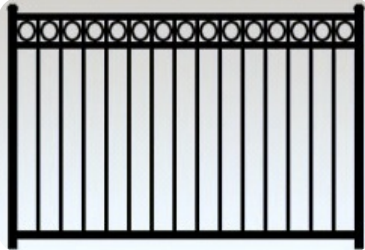

Aluminum fence styles from Add-A-Link Fence Company.
Please contact us at 732-747-4989 or visit our website
at addalinkfence.com for more information.

Ovation

Style 202 Modified

Style 202

Style 200

Style 202 Modified With Rings

Style 101 Modified

Style 101

Style 100

*Style 101 Modified
With Rings*

*Style 101 Modified
With Finials*

*Style 101
With Finials*

Concord

Style 402

Style 400

Style 401

Victorian Finials

Imperial Finials with Ornate Scroll Inserts

Majestic Finials

Victorian Finials - Rings

Majestic Finials – Ball Caps

Add-A-Link Fence offers a wide variety of aluminum fence styles, heights, colors and strengths. From residential to industrial and from ornamental to pool code we have the aluminum fence style to meet your needs. Color choices include; black, white, bronze, brown and green. Fence gates can be made in any style above and can include arched tops.