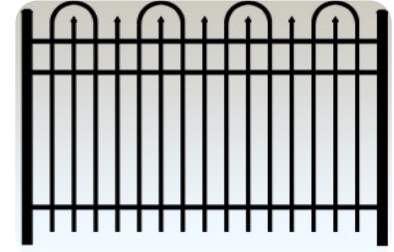

Style 101 Modified

Style 101

Style 100

*Style 101 Modified
With Rings*

*Style 101 Modified
With Finials*

*Style 101
With Finials*

Concord

Style 402

Style 400

Style 401

Victorian Finials

Imperial Finials with Ornate Scroll Inserts

Majestic Finials

Victorian Finials - Rings

Majestic Finials – Ball Caps

Add-A-Link Fence offers a wide variety of aluminum fence styles, heights, colors and strengths. From residential to industrial and from ornamental to pool code we have the aluminum fence style to meet your needs. Color choices include; black, white, bronze, brown and green. Fence gates can be made in any style above and can include arched tops.