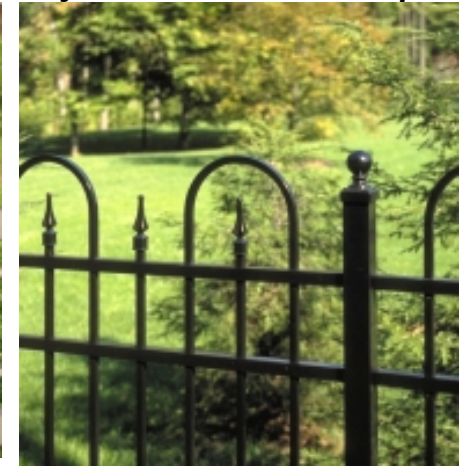

Style 400

Style 401

Victorian Finials

Imperial Finials with Ornate Scroll Inserts

Majestic Finials

Victorian Finials - Rings

Majestic Finials – Ball Caps

Add-A-Link Fence offers a wide variety of aluminum fence styles, heights, colors and strengths. From residential to industrial and from ornamental to pool code we have the aluminum fence style to meet your needs. Color choices include; black, white, bronze, brown and green. Fence gates can be made in any style above and can include arched tops.