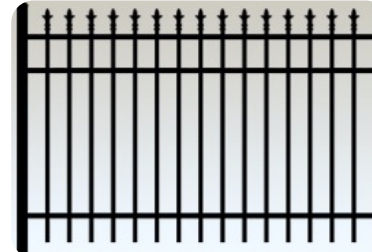

Style 101 Modified

Style 101

Style 100

*Style 101 Modified
With Rings*

*Style 101 Modified
With Finials*

*Style 101
With Finials*

Concord

Style 402

Style 400

Style 401

Victorian Finials

Imperial Finials with Ornate Scroll Inserts

Majestic Finials

Victorian Finials - Rings

Majestic Finials – Ball Caps

Add-A-Link Fence offers a wide variety of aluminum fence styles, heights, colors and strengths. From residential to industrial and from ornamental to pool code we have the aluminum fence style to meet your needs. Color choices include; black, white, bronze, brown and green. Fence gates can be made in any style above and can include arched tops.