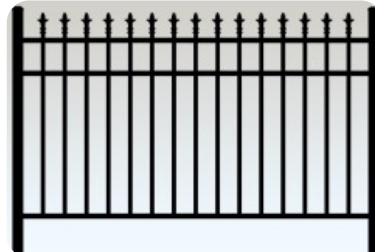

Style 101 Modified

Style 101

Style 100

*Style 101 Modified
With Rings*

*Style 101 Modified
With Finials*

*Style 101
With Finials*

Concord

Style 402

Style 400

Style 401

Victorian Finials

Imperial Finials with Ornate Scroll Inserts

Majestic Finials

Victorian Finials - Rings

Majestic Finials – Ball Caps

Add-A-Link Fence offers a wide variety of aluminum fence styles, heights, colors and strengths. From residential to industrial and from ornamental to pool code we have the aluminum fence style to meet your needs. Color choices include; black, white, bronze, brown and green. Fence gates can be made in any style above and can include arched tops.